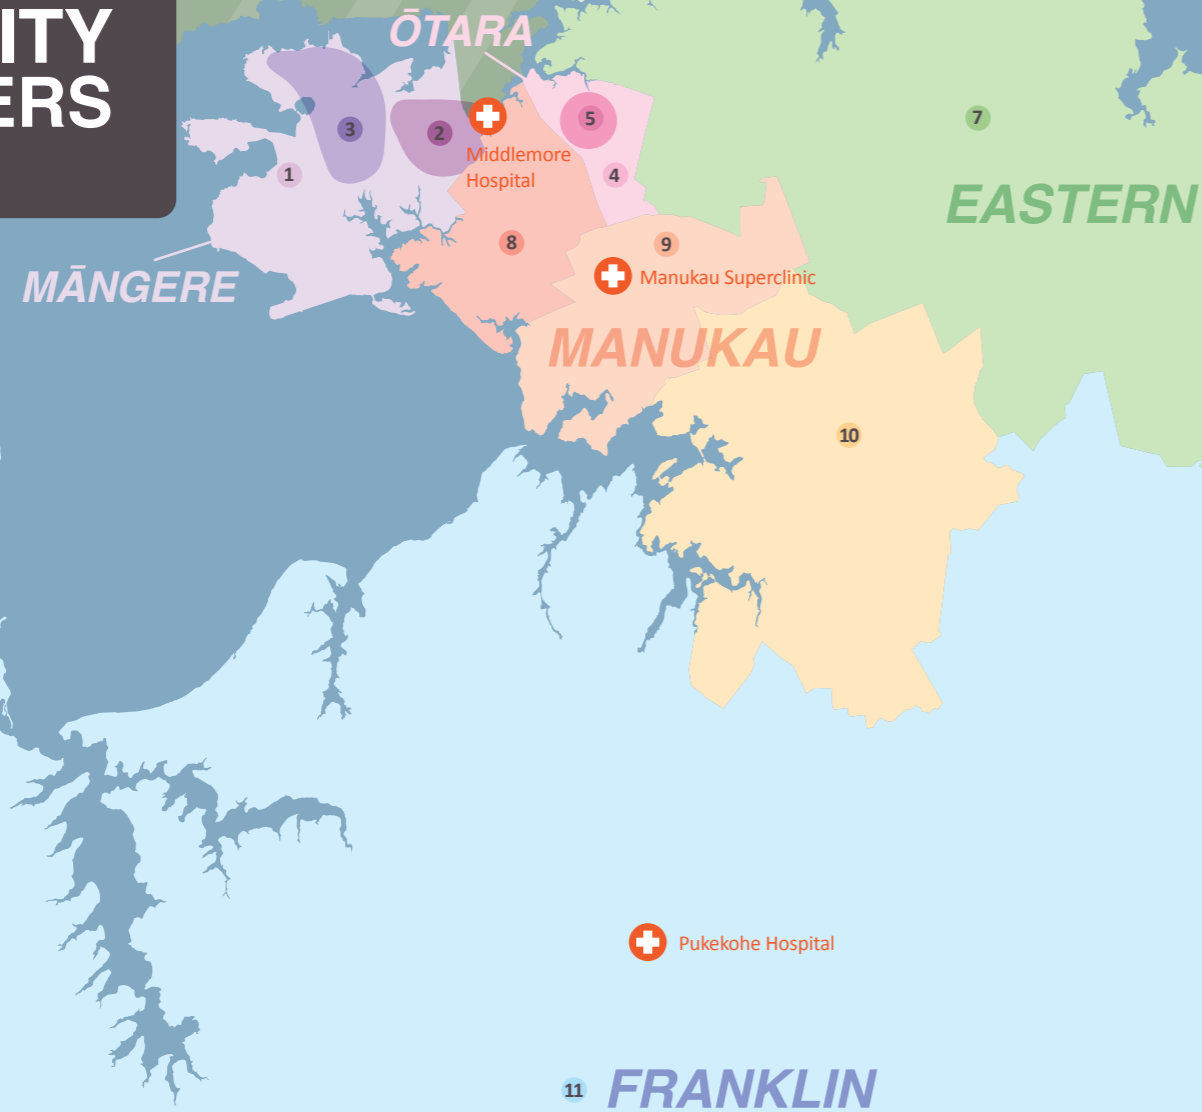

LOCALITY CLUSTERS

MĀNGERE

- 1 Māngere ETHC Cluster**
East Tāmaki Healthcare - Airport Oaks
Te Paea Medical Centre
ETHC Mangere Town
ETHC Mangere Bridge
- 2 Māngere East Cluster**
Dr Kala Magan Surgery
Dr Upsdell's Surgery
Māngere East Medical Centre
Māngere Family Doctors
- 3 Māngere Town Cluster**
Bader Drive Healthcare
Dr Patel's Surgery
Māngere Bridge Surgery
Māngere Health Centre
The Airport Doctors
Turuki Health Care

EASTERN

- 6 North Cluster**
DW Family Doctors
Eastern Family Doctors
Eastside Family Doctor
Family Health Care Medical Centre
Highland Park Medical
Howick Medical Practice
Juliet Avenue Surgery
Marina Medical
Pakuranga Medical Centre
The Doctors, Ti Rakau
The Family Practice

MANUKAU

- 8 Papatoetoe Cluster**
AUT Health/Medical Centre
Bakerfield Medical and Urgent Care
East Tāmaki Healthcare - Kolmar Road
Health and Happiness (un) Ltd
Hunters Corner Medical Centre
Manukau Family Doctors, Accident & Medical
Manukau Medical Associates
Onecare Health
Papatoetoe Accident & Medical Centre
Papatoetoe Family Doctors
Papatoetoe Medical Centre
Papatoetoe South Medical Centre
Puhinui Medical Centre
Sandhu Doctors
Southpoint Family Doctors
Rangitoto Medical Ltd
The Puhinui Doctors
Whānau Ora Community Clinic - Lambie Dr
- 9 Manurewa Cluster**
Bader Drive Healthcare
Clendon Medical Centre
Clendon Family Health Centre
East Tāmaki Healthcare - Weymouth
Fellbrook Medical Centre
Gardens Medical Limited
Greenstone Family Clinic
Hillpark Family Medical Centre

FRANKLIN

- Pukekohe Family Doctors
- Pukekohe Family Health Care
- Pukekohe South Doctors
- Seddon Medical

ŌTARA

- 4 Ōtara ETHC Cluster**
East Tāmaki Healthcare - Bairds Road
East Tāmaki Healthcare - Chapel Park
East Tāmaki Healthcare - Dawson Road
East Tāmaki Healthcare - East Tāmaki Rd
East Tāmaki Healthcare - Ōtara Town Centre
- 5 Ōtara Central Cluster**
Bishop Medical Centre
Ōtara Family and Christian Health Centre
Ōtara Union Health
South Seas Healthcare